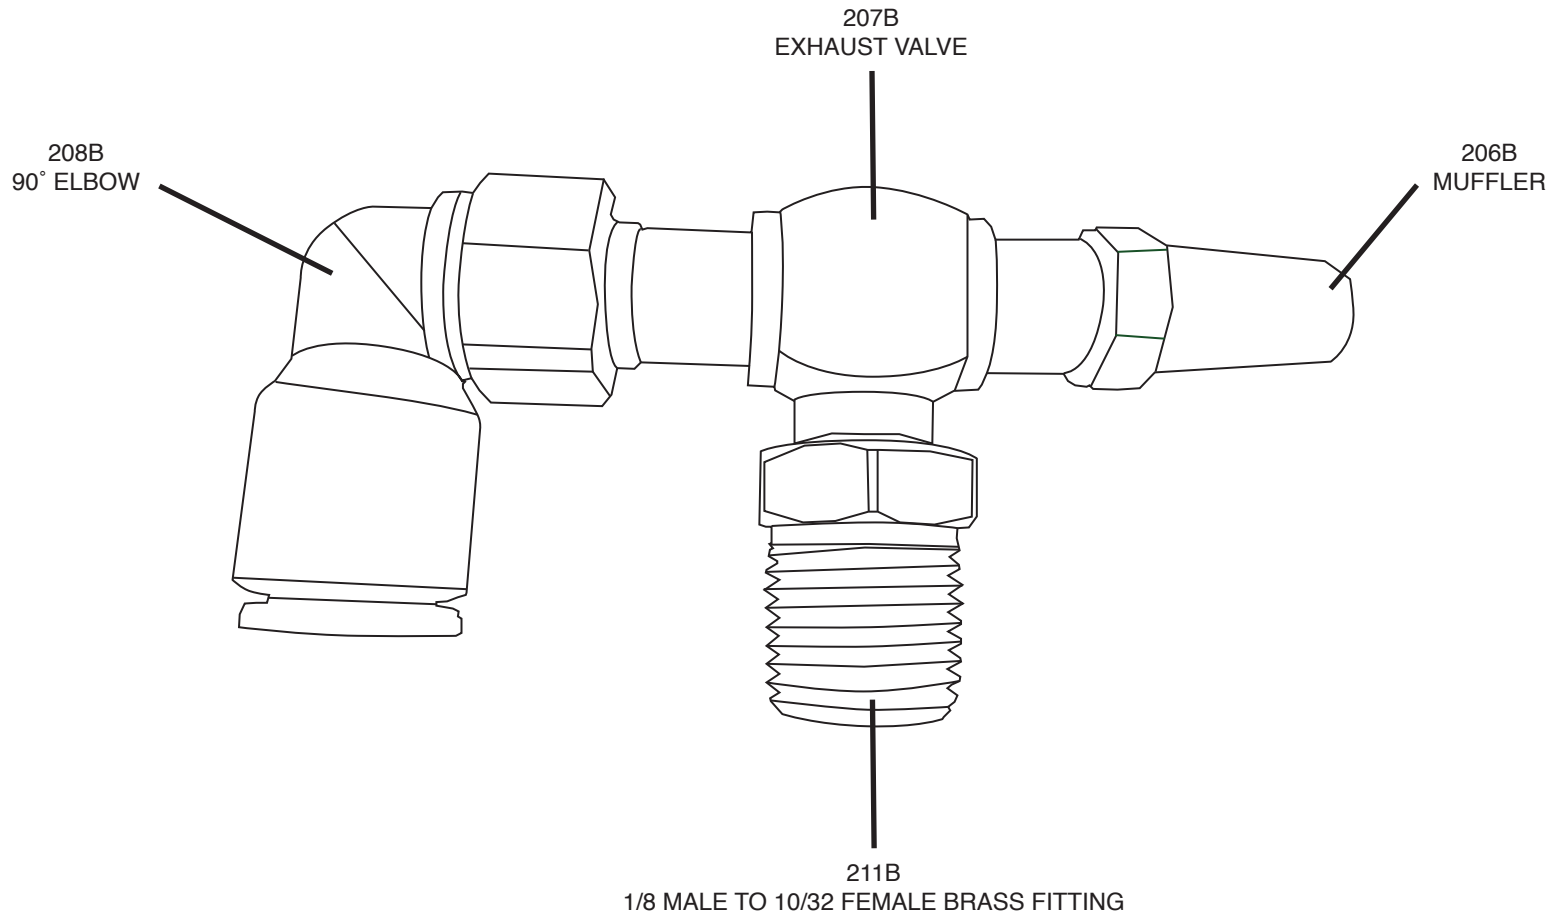

200A - EXHAUST VALVE ASSEMBLY BLACK
OR
200B - EXHAUST VALVE ASSEMBLY BRASS

MidSouth
 Tag & Label

MidSouth
Tag & Label

MidSouth
Tag & Label

200B - EXHAUST VALVE ASSEMBLY BRASS

(INCLUDING 206B, 207B, 208B & 211B)

MidSouth
Tag & Label

200A - EXHAUST VALVE ASSEMBLY BLACK

(INCLUDING 206A, 207A, 208A & 211A)

MidSouth
Tag & Label