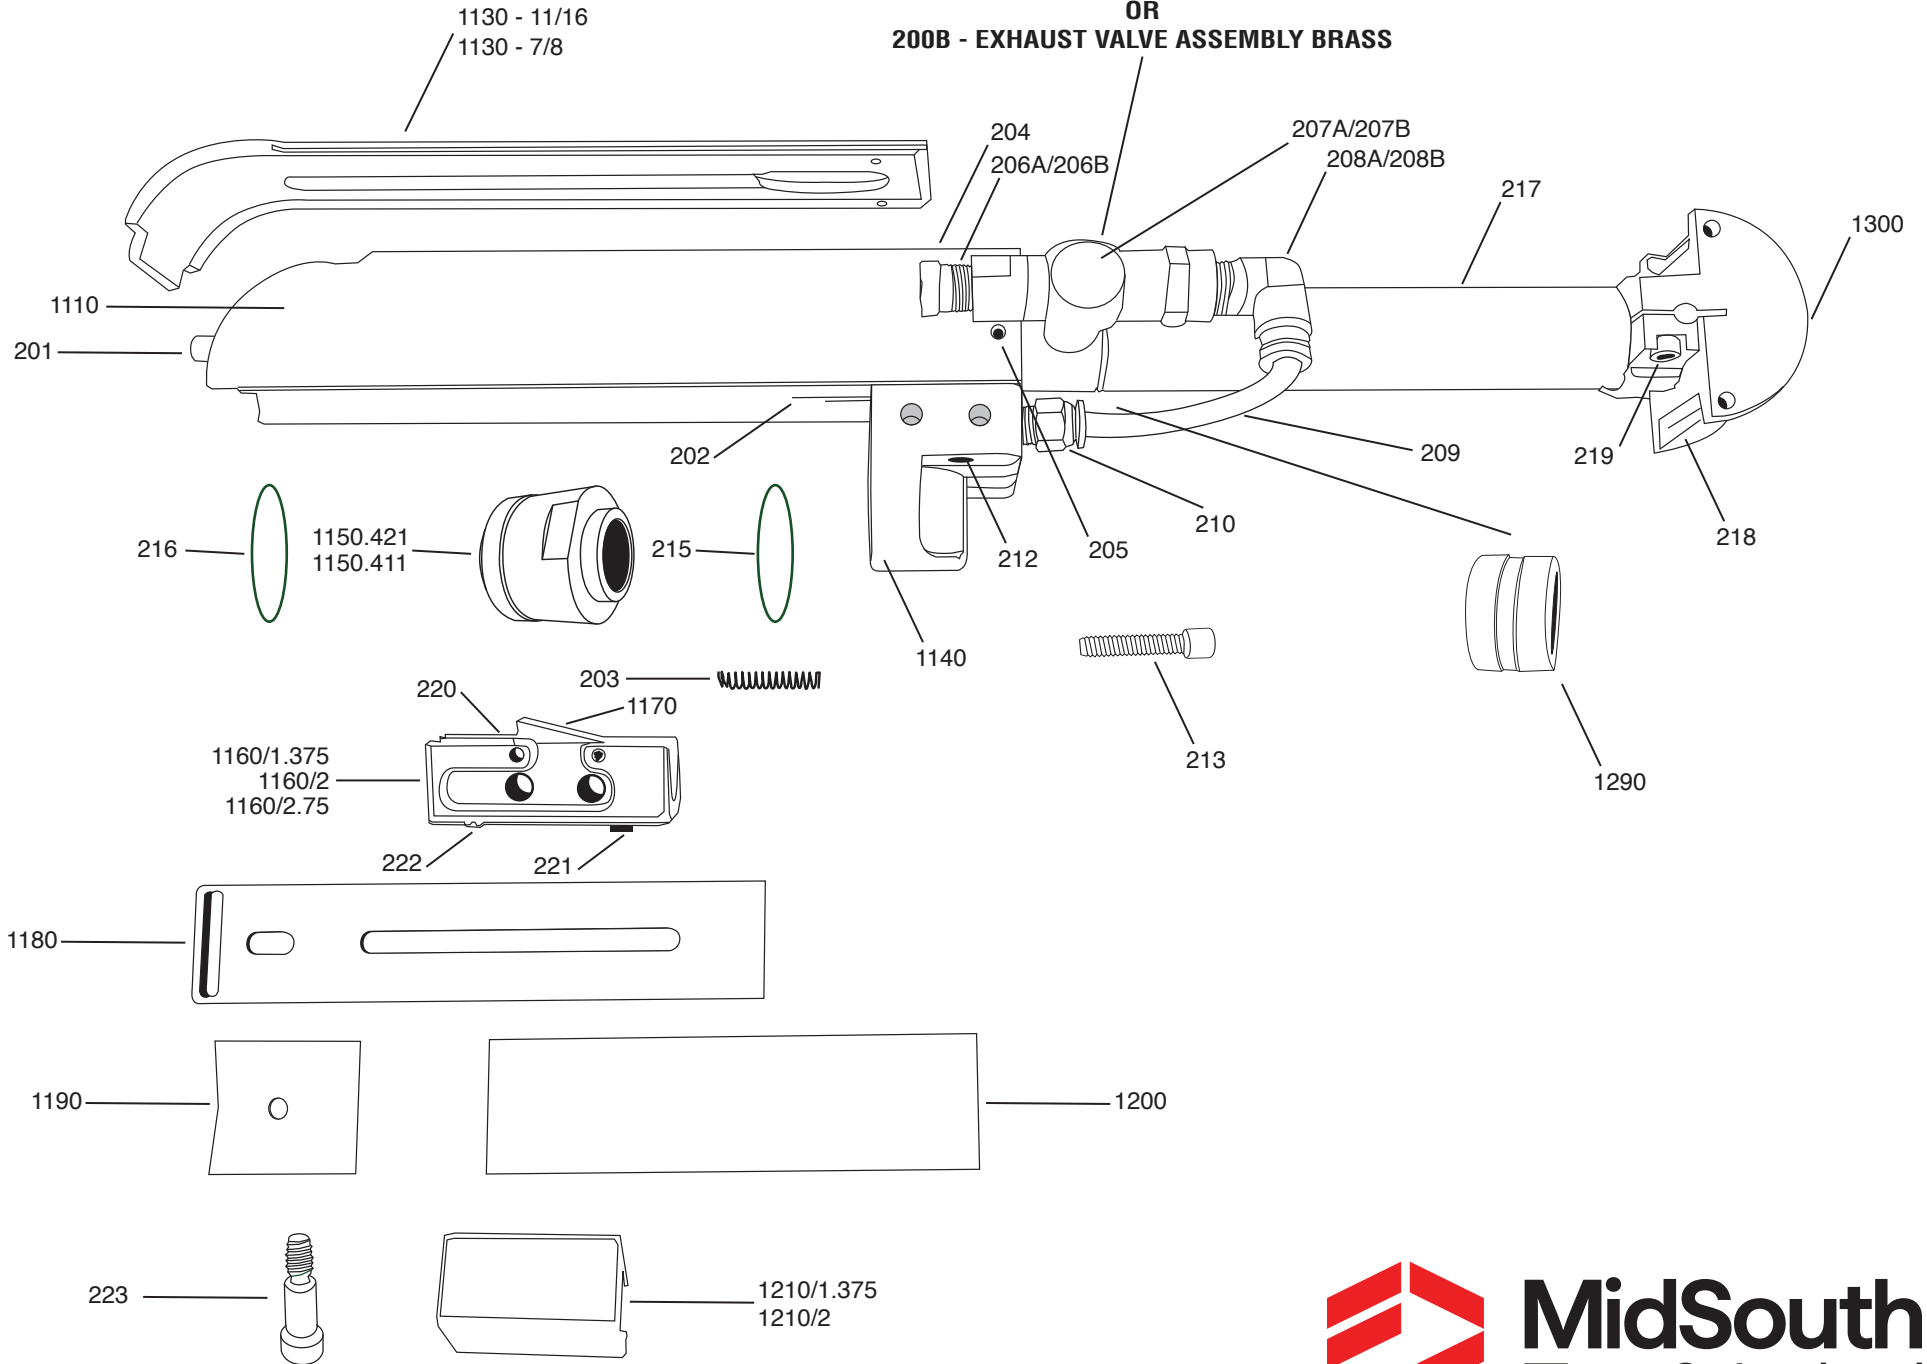

200A - EXHAUST VALVE ASSEMBLY BLACK
OR
200B - EXHAUST VALVE ASSEMBLY BRASS

MidSouth
 Tag & Label

MidSouth
Tag & Label

MidSouth
Tag & Label

200B - EXHAUST VALVE ASSEMBLY BRASS

(INCLUDING 206B, 207B, 208B & 211B)

MidSouth
Tag & Label

200A - EXHAUST VALVE ASSEMBLY BLACK

(INCLUDING 206A, 207A, 208A & 211A)

MidSouth
Tag & Label