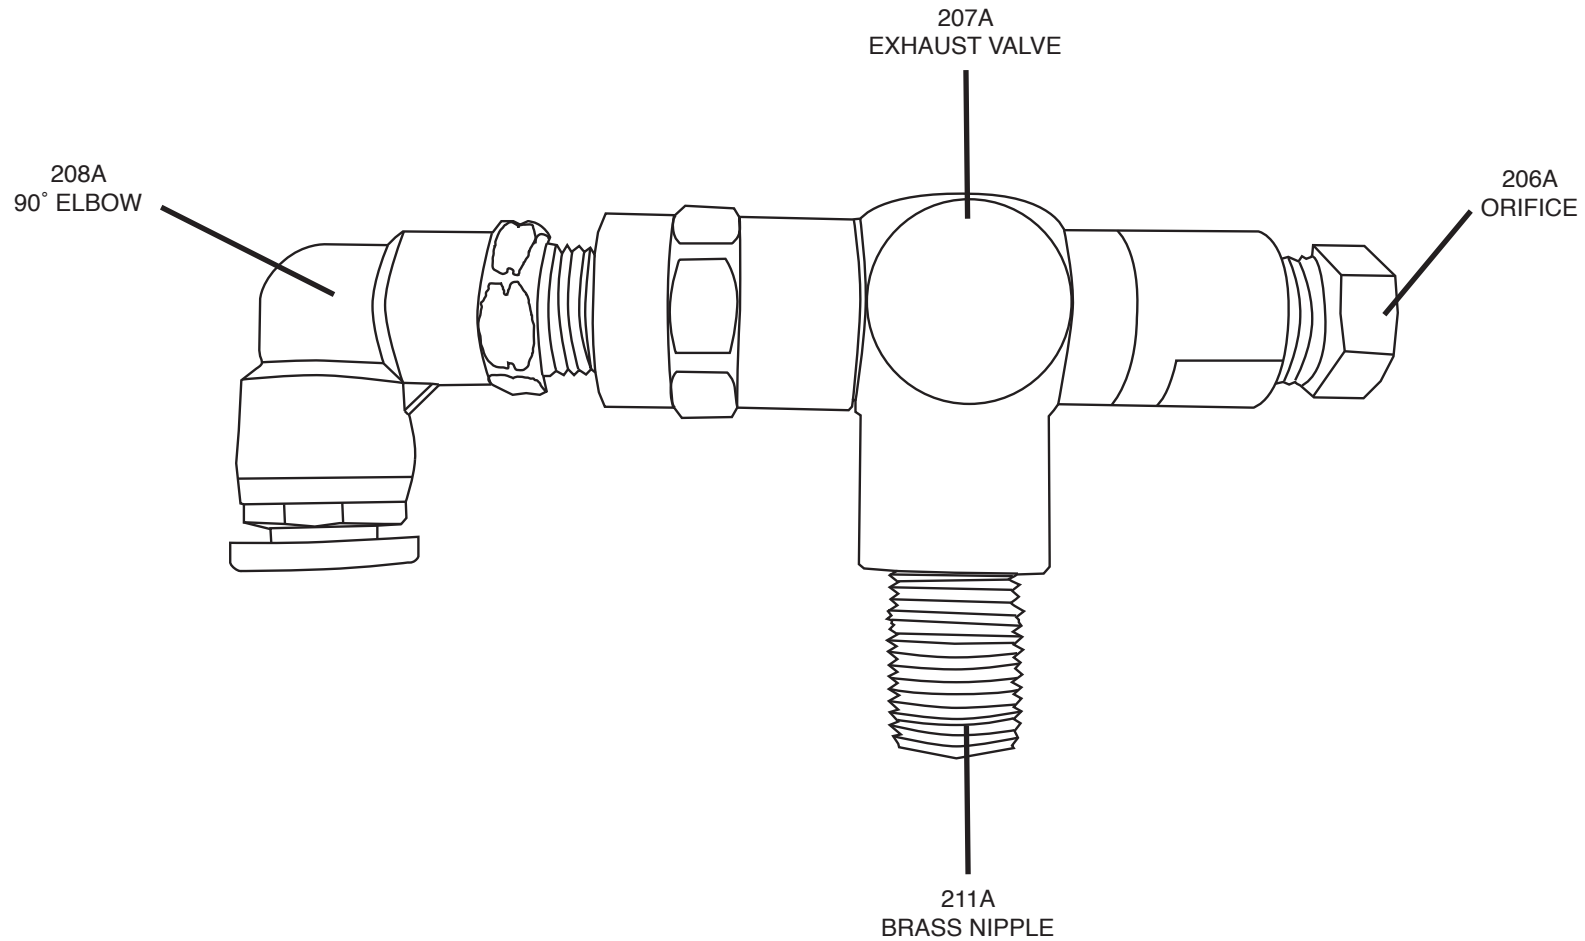

200A - EXHAUST VALVE ASSEMBLY BLACK
OR
200B - EXHAUST VALVE ASSEMBLY BRASS

MidSouth
 Tag & Label

MidSouth
Tag & Label

MidSouth
Tag & Label

200B - EXHAUST VALVE ASSEMBLY BRASS

(INCLUDING 206B, 207B, 208B & 211B)

MidSouth
Tag & Label

200A - EXHAUST VALVE ASSEMBLY BLACK

(INCLUDING 206A, 207A, 208A & 211A)

MidSouth
Tag & Label